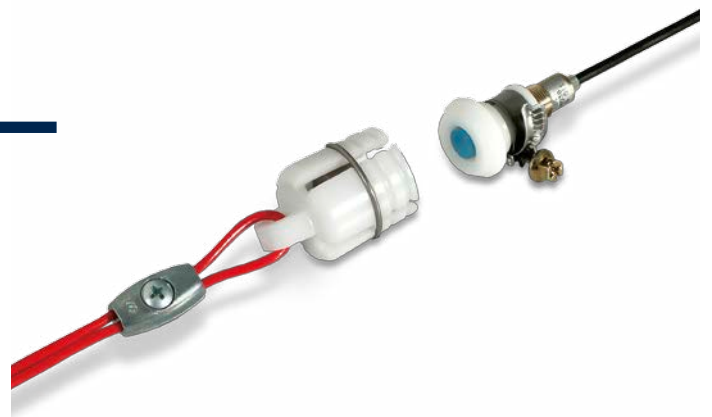

Belt Monitoring

---

for detection of belt breakage

- separable switches
- installation material